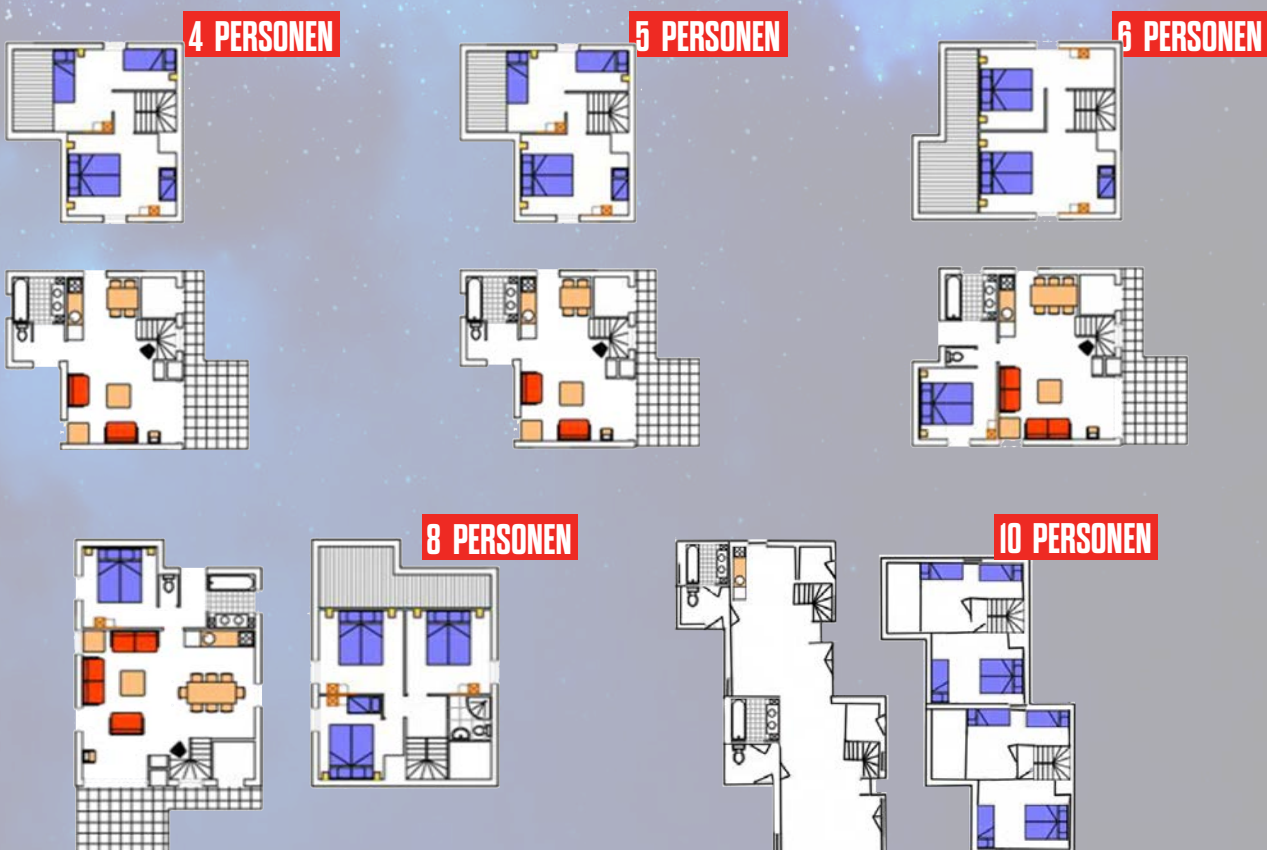

SELECT VAKANTIEHUIS

vakantiehuis met gezellige zithoek ♦ tv ♦ keuken met kookplaat, magnetron, koffiezet, koelkast, waterkoker, broodrooster ♦ badkamer met ligbad en handdoeken ♦ slaapkamer(s) met eenpersoonsbedden, kussens, dekbed en lakenpakket ♦ buitenterras met picknicktafel

METAL PARK HOLIDAY HOUSES

EXCLUSIVE HOLIDAY HOUSE

spacious holiday house with private terrace ♦ cozy sitting area and fireplace ♦ flatscreen TV ♦ kitchen with stove, dishwasher, microwave, coffee machine and Senseo coffee machine, refrigerator, kettle, toaster ♦ towels and bed linen ♦ bathroom with rainshower, towels and hairdryer ♦ shower and toilet (for 6 persons) ♦ infrared sauna ♦ bedroom(s) with adjoining single beds (will be ready with duvet, linen and pillows), flatscreen TV ♦ terrace with picknick table ♦ safe

FOR 2 PERSONS

FOR 4 PERSONS

FOR 6 PERSONS

SELECT HOLIDAY HOUSE

holiday house ♦ cozy sitting area ♦ TV ♦ kitchen with stove, microwave, coffee machine, refrigerator, kettle, toaster ♦ towels and bed linen ♦ bathroom, towels ♦ bedroom(s) with adjoining single beds, duvet covers and pillows ♦ terrace with picknick table